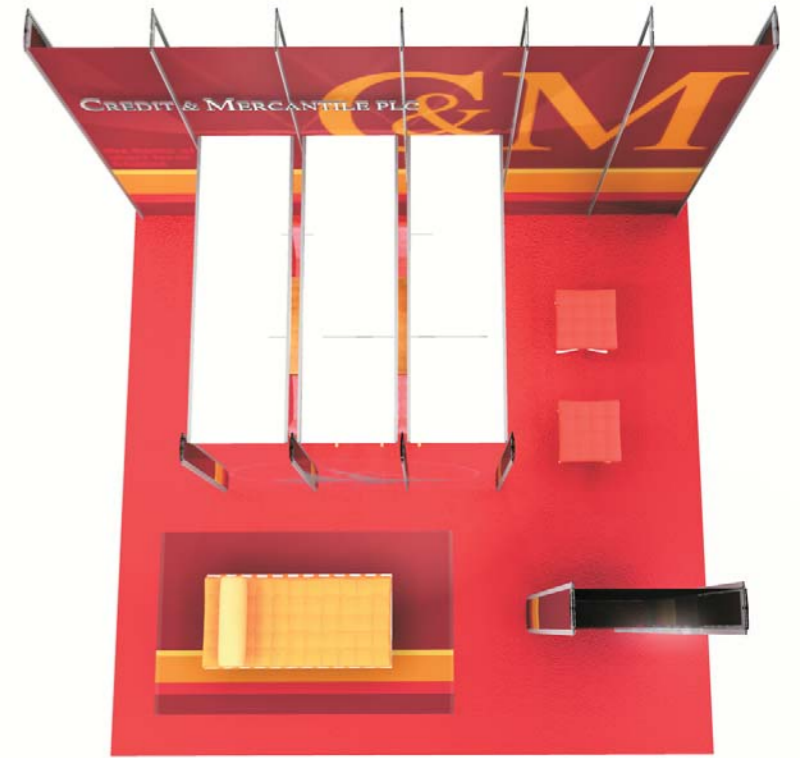

Exhibition stand for Ontrac Group and Visit Scotland

15m x 10m

onesystem™

display >

Portable display system for Quattro Design and Red Square. 2400mm h x 3000mm w

3m x 2.1m h

exhibition >

10m x10m exhibition stand for QinetiQ

events >

Event / roadshow display for Melville and
Kia UK

12m x 4m

exhibition >

Exhibition stand for Kaupthing Bank.
2400mm h

4m x 3m

exhibition >

Exhibition stand for Imano plc.
2400mm up to 3000mm h

6m x 6m

onesystem™

office >

Office reception display. 2100mm h

6m x 4m

onesystem™

exhibition >

Exhibition stand for HTDL and Realtime Consultants. 2400mm h

7m x 3m

display >

Portable display units for Tiger Red and Honda

exhibition >

Exhibition stand for Response UK and Credit & Mercantile. 4000mm h - office with clear acrylic panels

08450 720107
www.onesystem.co.uk